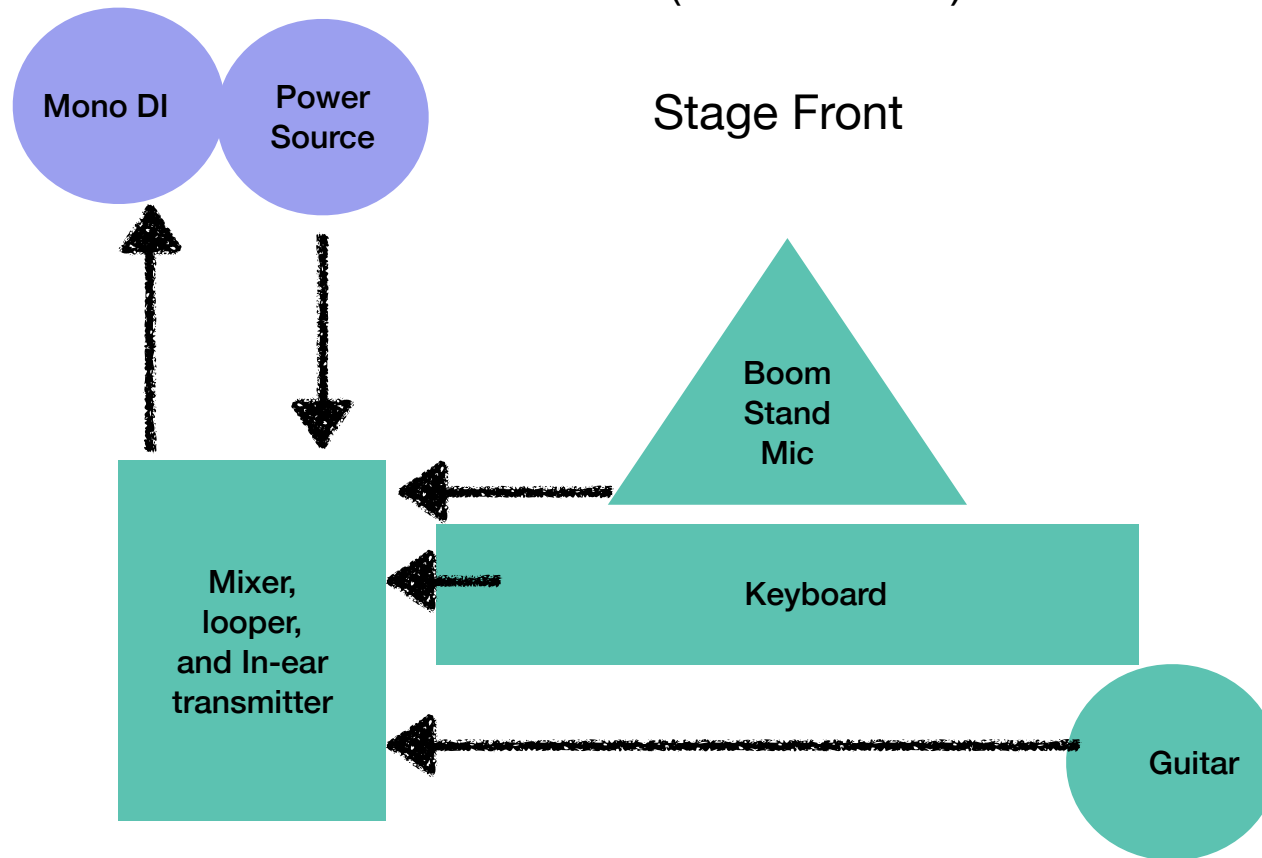

Angie Nussey - Stage Plot

(Solo - Music)

Tech set up

Angie's set up

Tech Requirements:

- Boom Stand
- Single DI
- Power source

NOTE: Angie performs with on stage mixer using her own mic and IEMs. Her instruments are run through a looper pedal and the final mix is sent to the mains via a single, mono 1/4 cable.